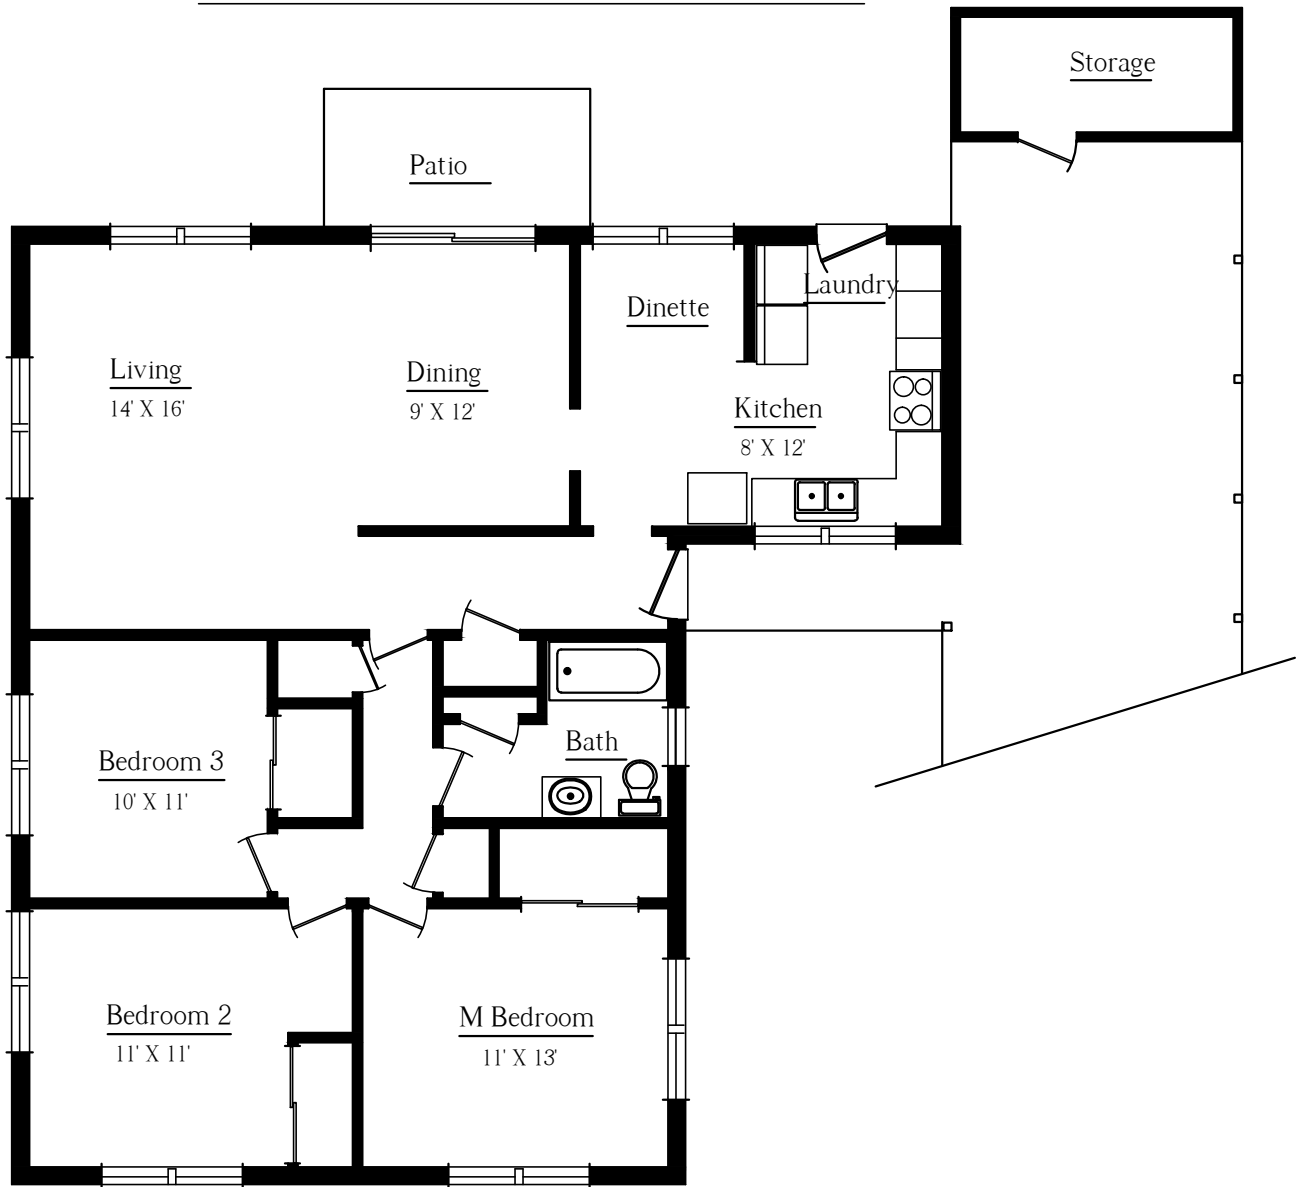

# Hereford

3 BEDROOM / 1 BATH  
1211 SQ. FT.