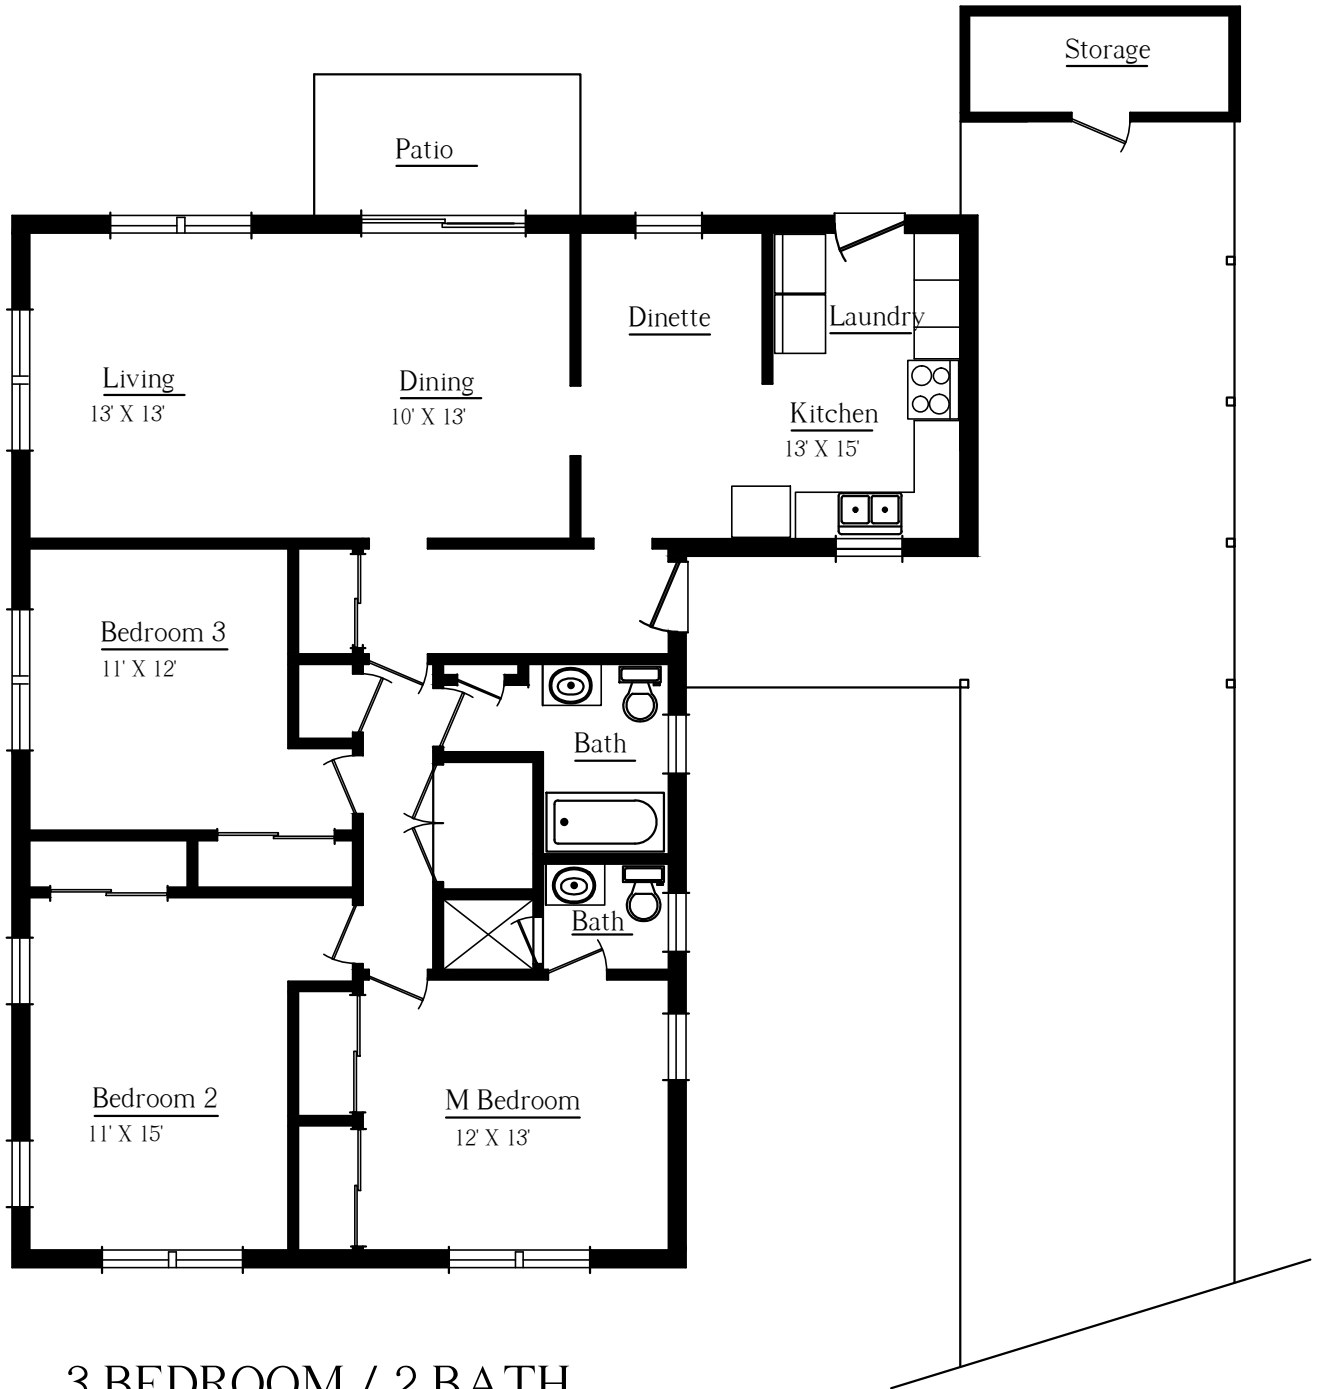

# Abilene

3 BEDROOM / 2 BATH  
1349 SQ. FT.